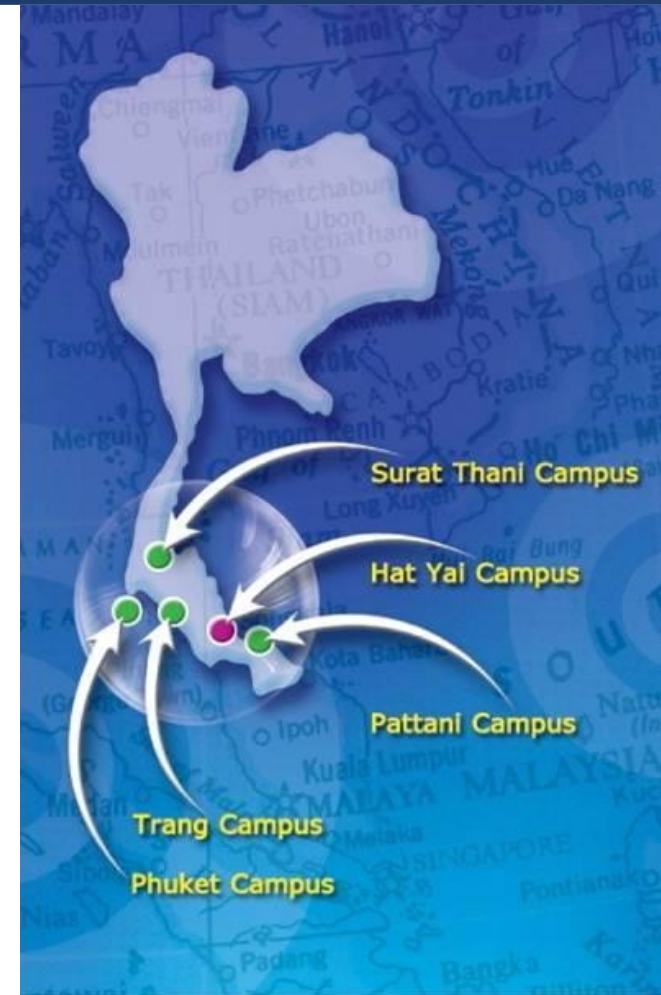

Total
10,394,290.8 m²