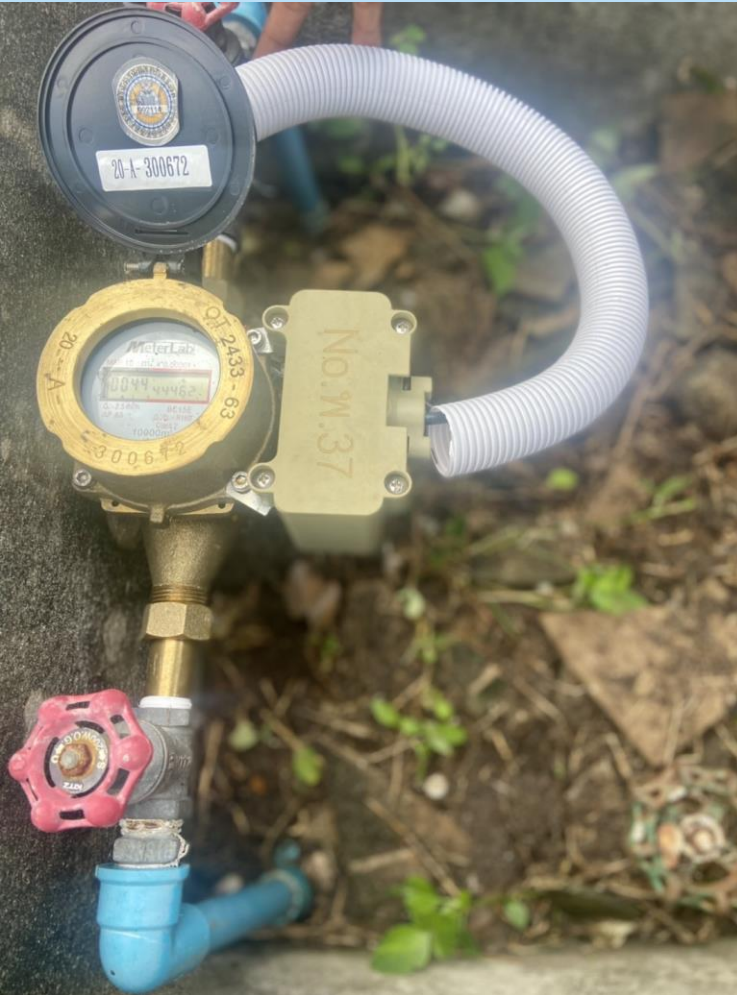

Smart Meter to reduce water loss