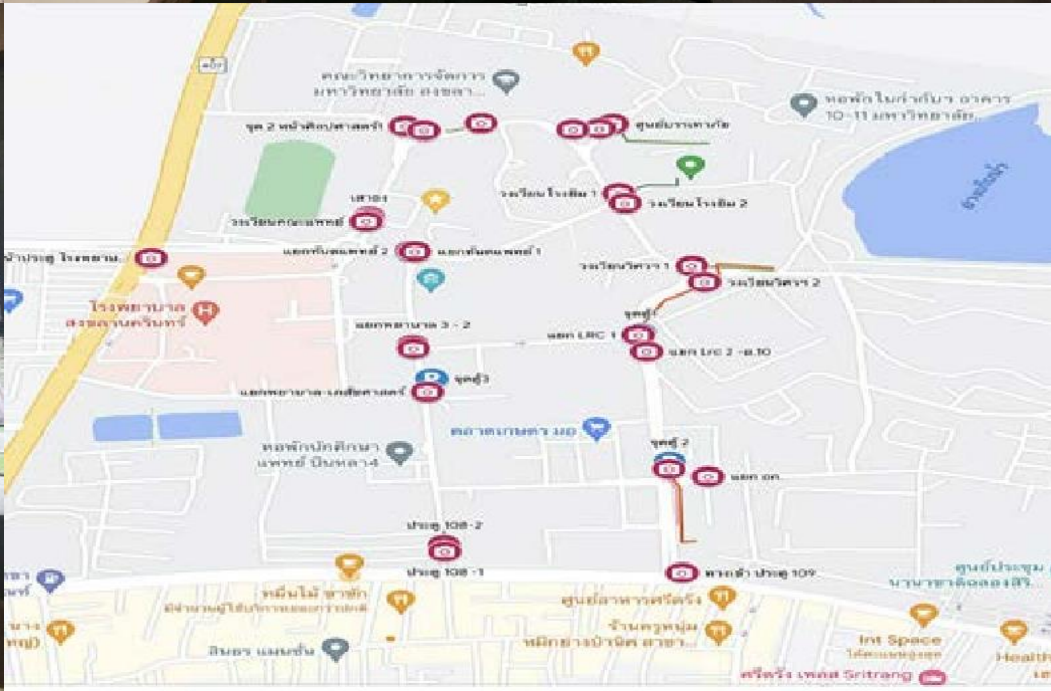

<https://www.youtube.com/watch?v=-71fF10aNmA>

Security system

- Operate 24 hours a day
- Responsible for the safety of the university
- Communication and CCTV work
- Traffic work and others

Sports and Health Center